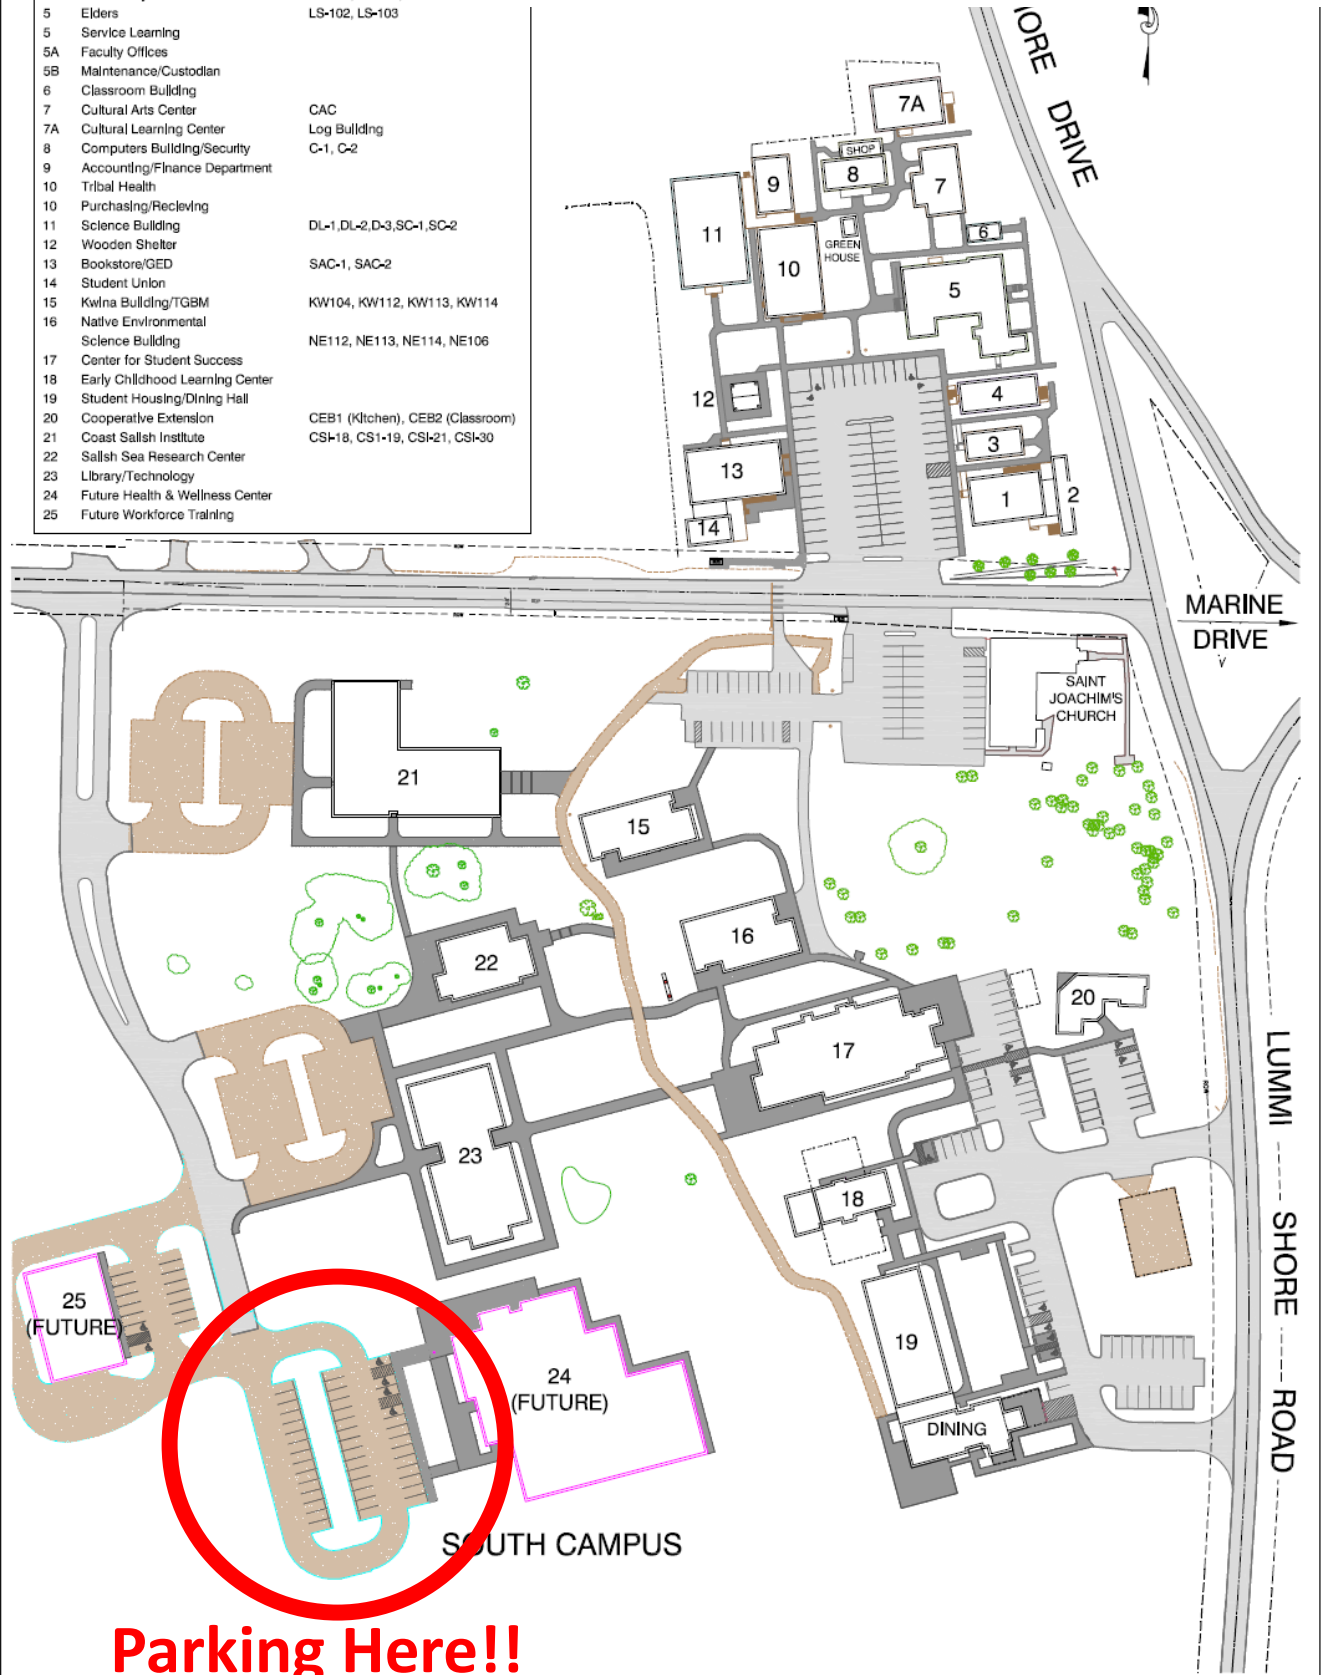

CAMPUS MAP LEGEND

# Northwest Indian College

2522 Kwina Rd.  
Bellingham, WA 98226

Bldg	Building Name	Classrooms
1	Central Administration	
2	Human Resources/	
2	Institutional Development	
3	Math and Writing Center	LAC 1, LAC 2
4	Faculty Offices	FAC-1
5	Lummi Day School	LS-114, LS-115, LS-116
5	Elders	LS-102, LS-103
5	Service Learning	
5A	Faculty Offices	
5B	Maintenance/Custodian	
6	Classroom Building	
7	Cultural Arts Center	CAC
7A	Cultural Learning Center	Log Building
8	Computers Building/Security	C-1, C-2
9	Accounting/Finance Department	
10	Tribal Health	
10	Purchasing/Receiving	
11	Science Building	DL-1, DL-2, D-3, SC-1, SC-2
12	Wooden Shelter	
13	Bookstore/GED	SAC-1, SAC-2
14	Student Union	
15	Kwina Building/TGBM	KW104, KW112, KW113, KW114
16	Native Environmental Science Building	NE112, NE113, NE114, NE106
17	Center for Student Success	
18	Early Childhood Learning Center	
19	Student Housing/Dining Hall	
20	Cooperative Extension	CEB1 (Kitchen), CEB2 (Classroom)
21	Coast Salish Institute	CSI-18, CSI-19, CSI-21, CSI-30
22	Salish Sea Research Center	
23	Library/Technology	
24	Future Health & Wellness Center	
25	Future Workforce Training	

**Parking Here!!**